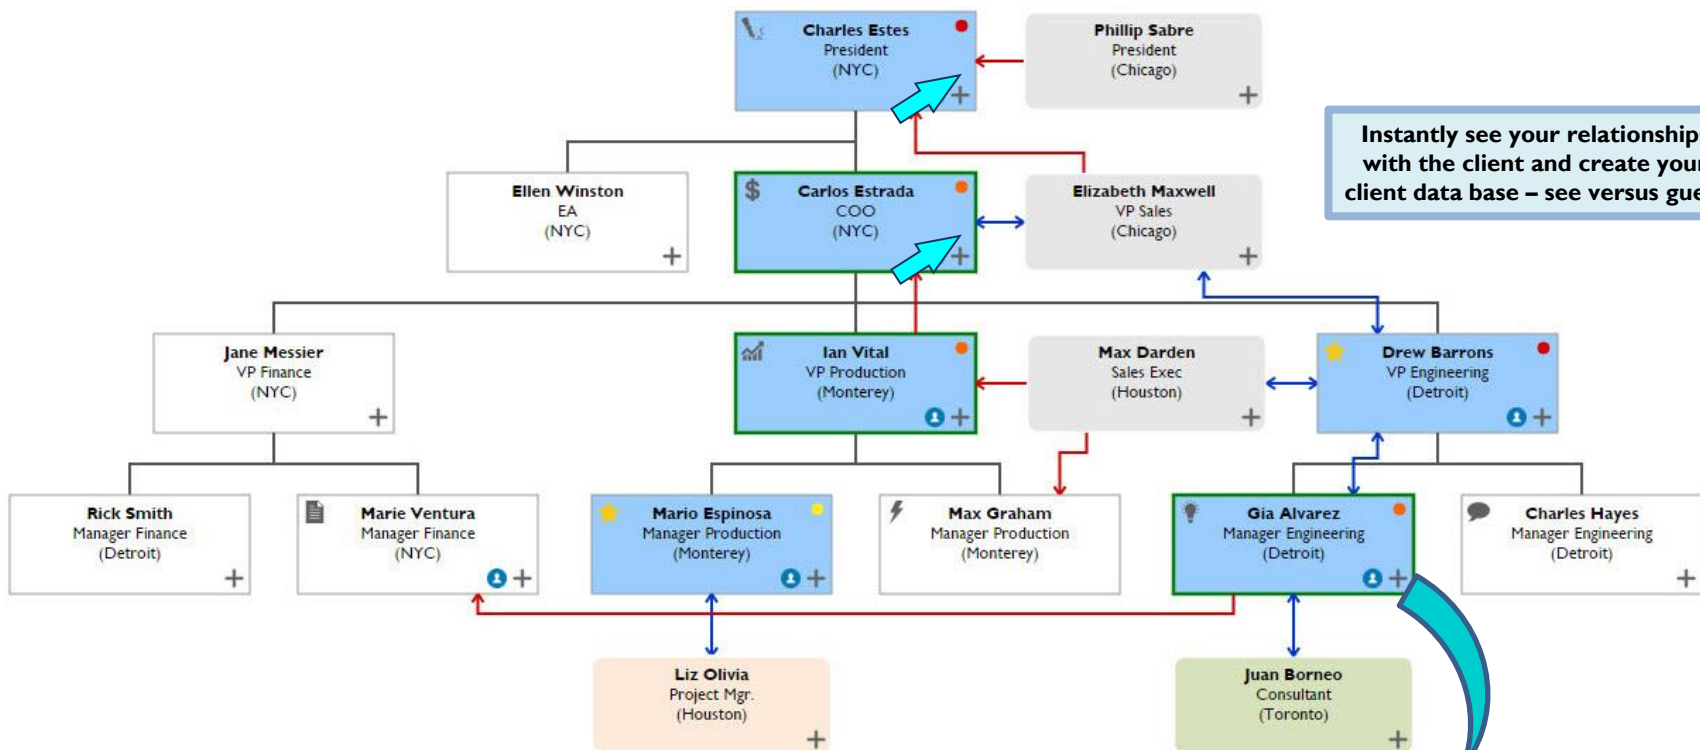

PLAYER MAP X-RAY

Bridge your team to evolve a static org chart into a dynamic Player Map

Instantly see your relationships with the client and create your client data base – see versus guess

See the foundation of existing Bridges or how you will build new ones on Player notes or on the PMX Bridges tab

Elizabeth Maxwell

Notes Bridges

Required Bridges:

- Elizabeth Maxwell ↔ Charles Estes
Lunch meeting to discuss account management.

Existing Bridges:

- Elizabeth Maxwell ↔ Carlos Estrada
Have meet multiple times re: project. Highlight ROI project will deliver Vista.
- Elizabeth Maxwell ↔ Drew Barrons
Did a similar project for Drew at his previous company.