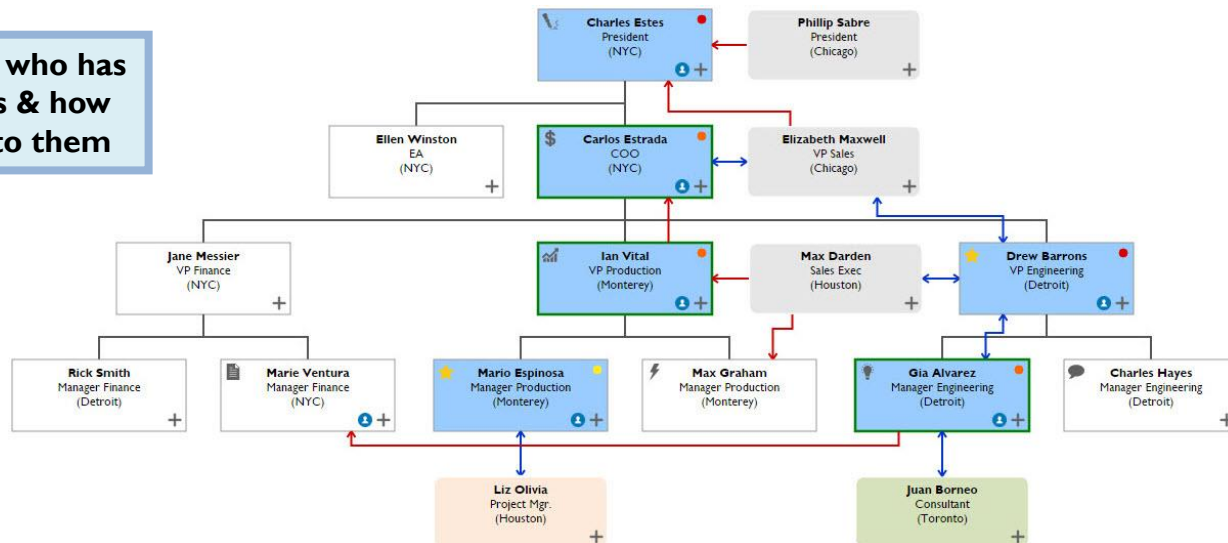

PLAYER MAP X-RAY

Org chart versus Player Map? – *SEE* the difference when you Player Map it.

Org charts show reporting structure, but that is it

Player Map shows who has power, their roles & how you are bridged to them

If questions, ping us at pmx@playermap.com or 1.414.921.2550

PLAYER MAP X-RAY

Org chart versus Player Map? – *SEE* the difference when you Player Map it.

Draft an org chart for the big-picture of an account