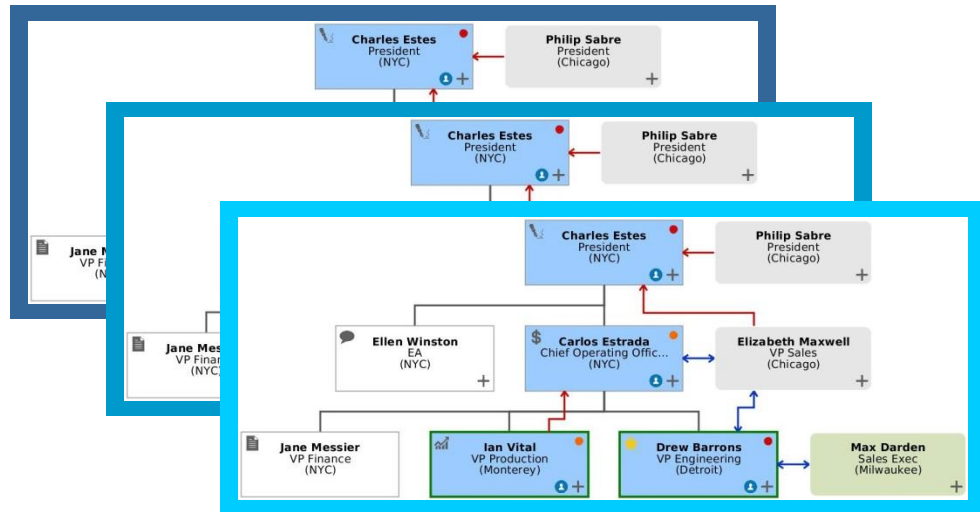

PLAYER MAP X-RAY

Org chart versus Player Map? – *SEE* the difference when you Player Map it.

Org charts show reporting structure, but that is it

Player Map shows who has power, their roles & how you are bridged to them

If questions, ping us at pmx@playermap.com or 1.414.921.2550

PLAYER MAP X-RAY

Org chart versus Player Map? – *SEE* the difference when you Player Map it.

Draft an org chart for the big-picture of an account

Use focused Player Maps to maximize your win rate to help you sell more sooner

Custom-cut Player Map on on who is calling the shots for projects you must win

If questions, ping us at pmx@playermap.com or 1.414.921.2550